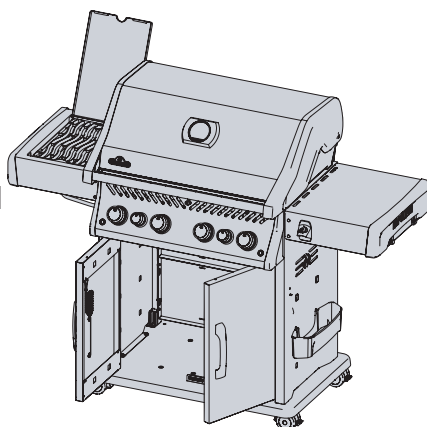

RSE525RSIB-1