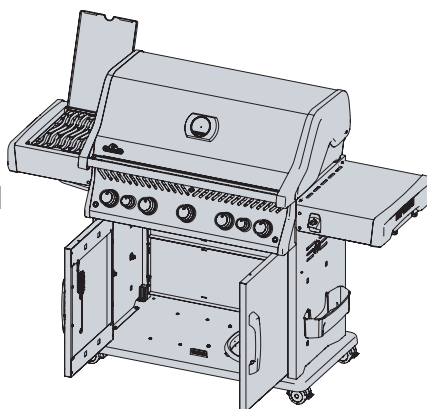

RSE625RSIB-1