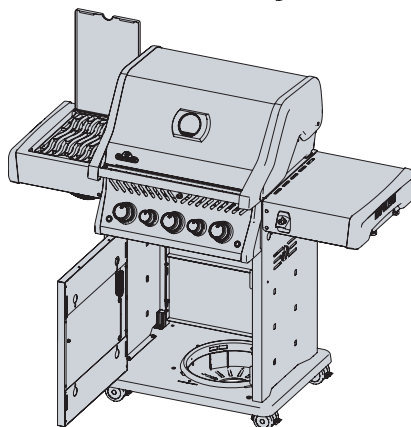

RSE425RSIB-1

PHONE:
+31 345-58-8655

EMAIL
eu.info@napoleon.com

ONLINE
www.napoleon.com

NAPOLEON GRILLS EUROPE
De Riemsdijk 22, 4004 LC, Tiel
The Netherlands